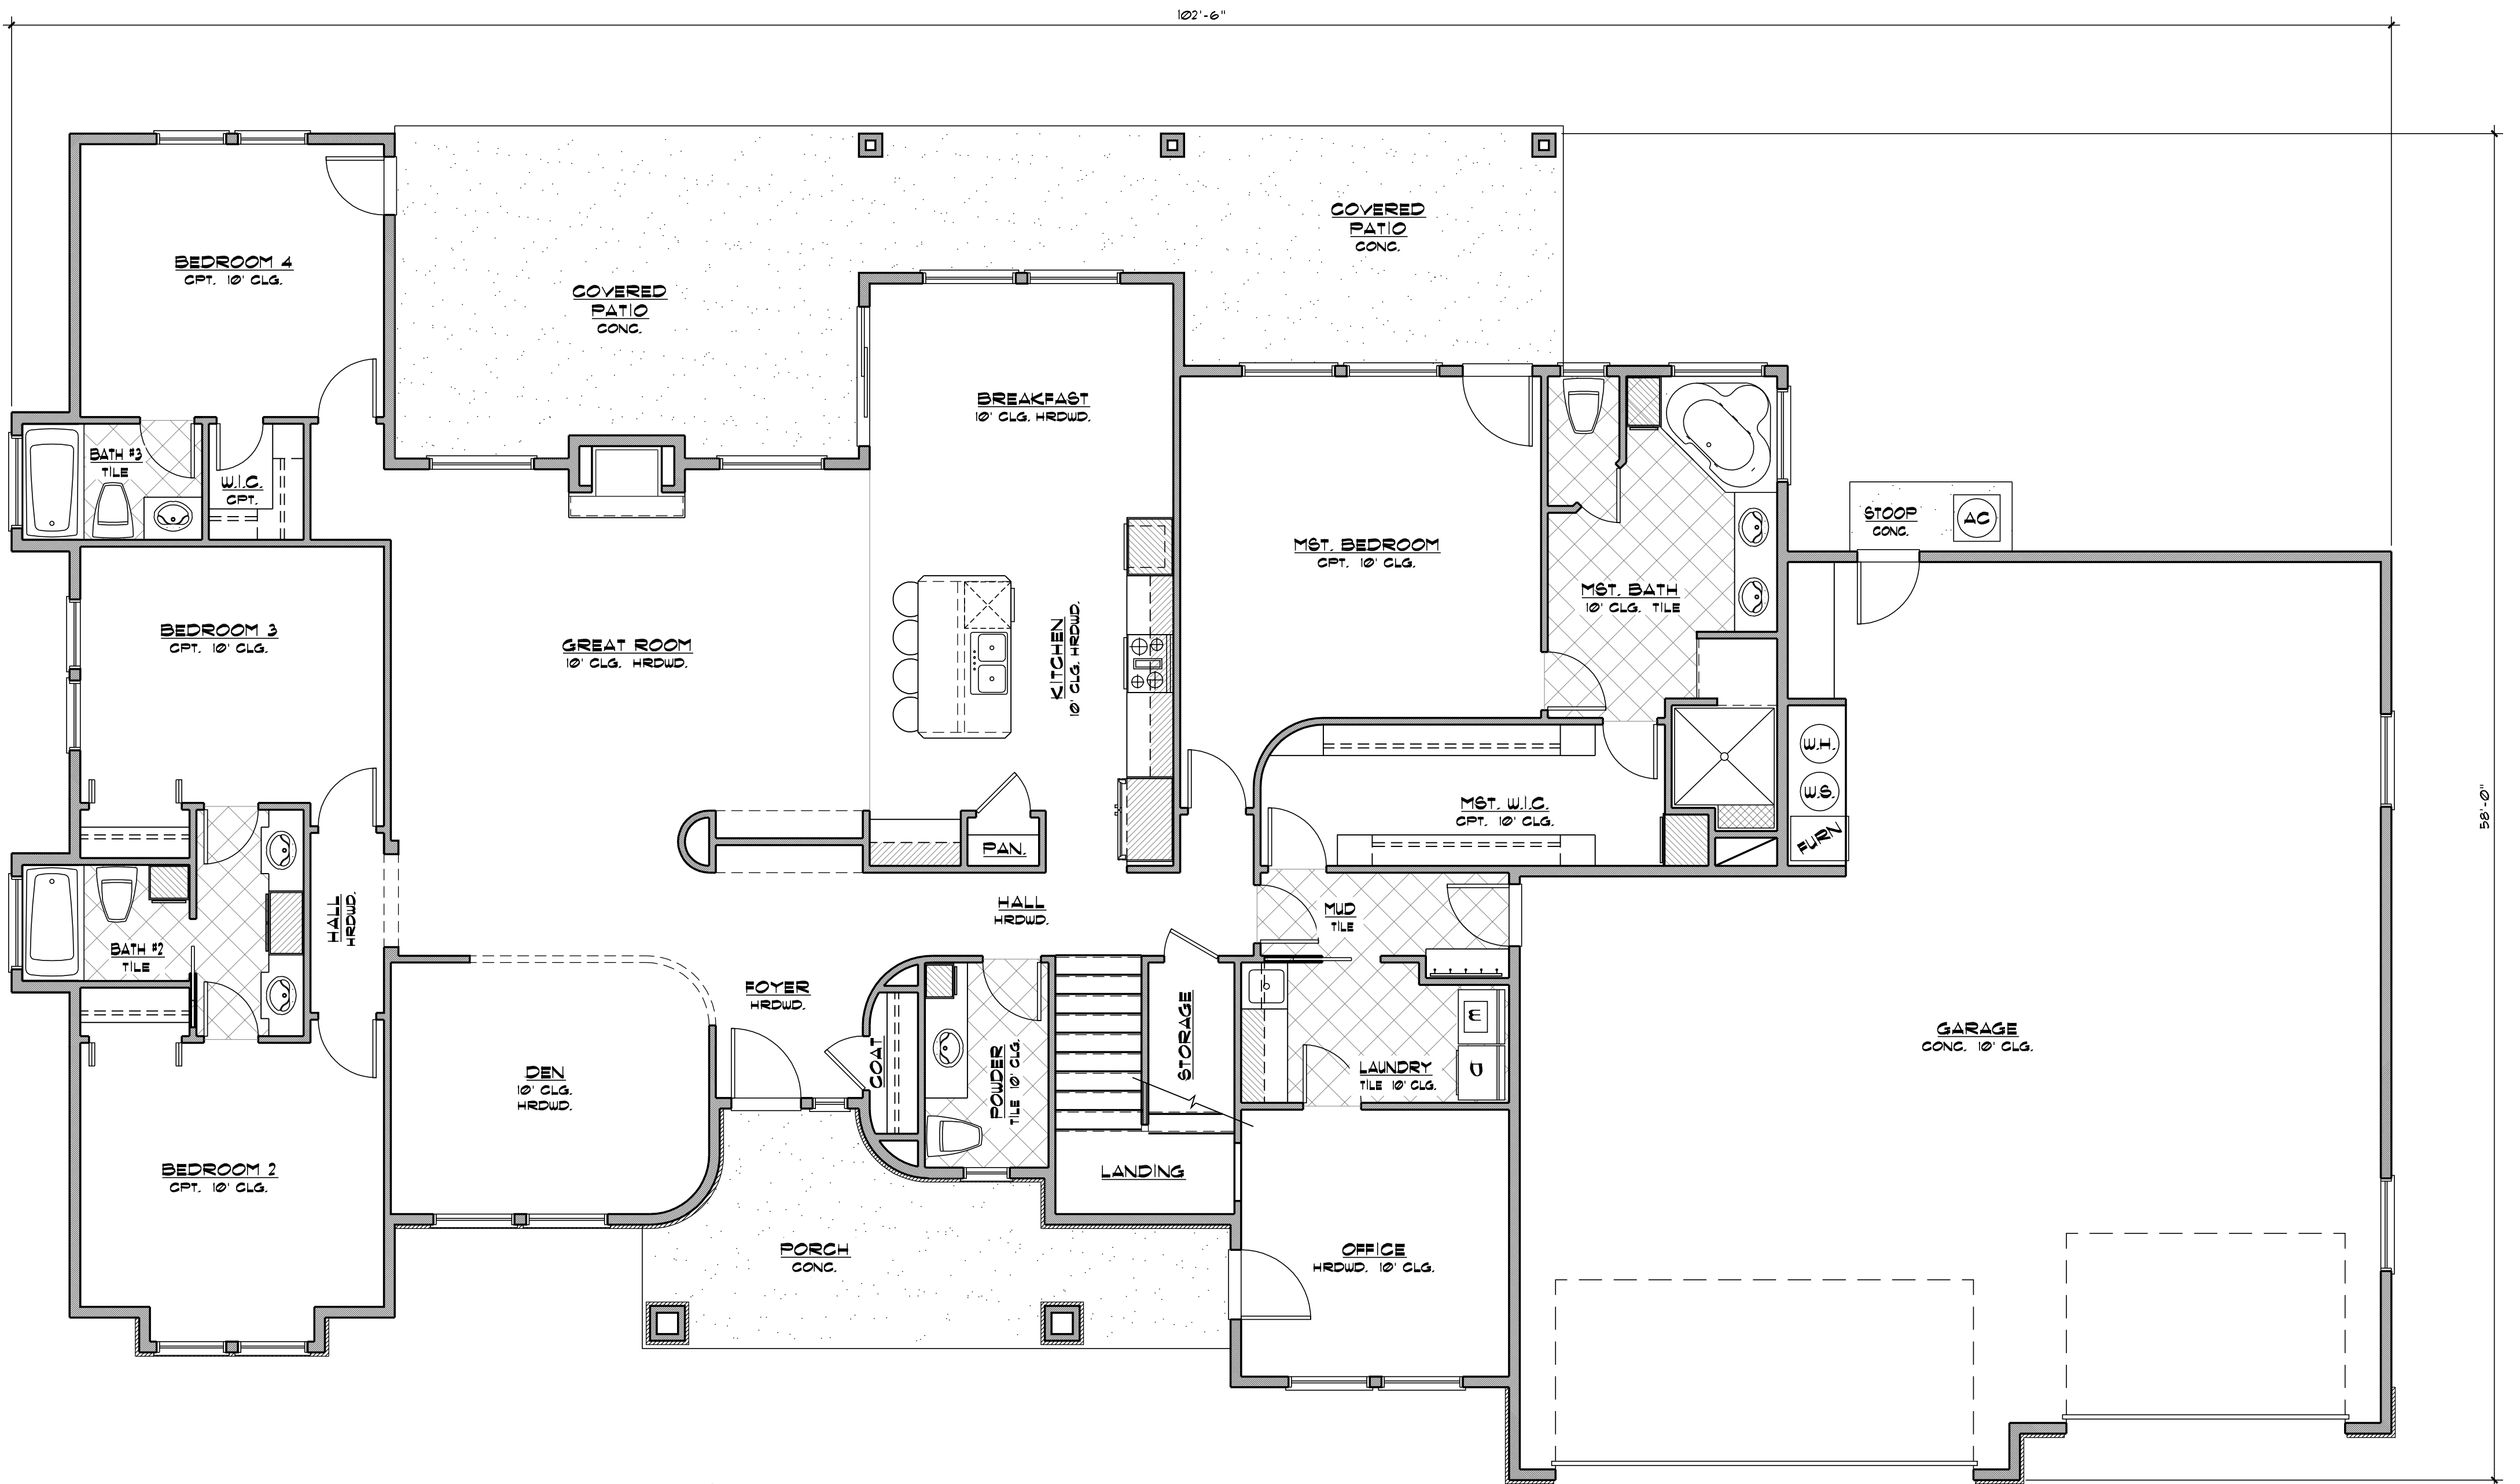

CAMERON JAYO HOMES

| BUILDING AREA | |
|---------------|--------------|
| MAIN LEVEL | 2816 SQ. FT. |
| UPPER LEVEL | 398 SQ. FT. |
| TOTAL | 3214 SQ. FT. |
| GARAGE | 1308 SQ. FT. |