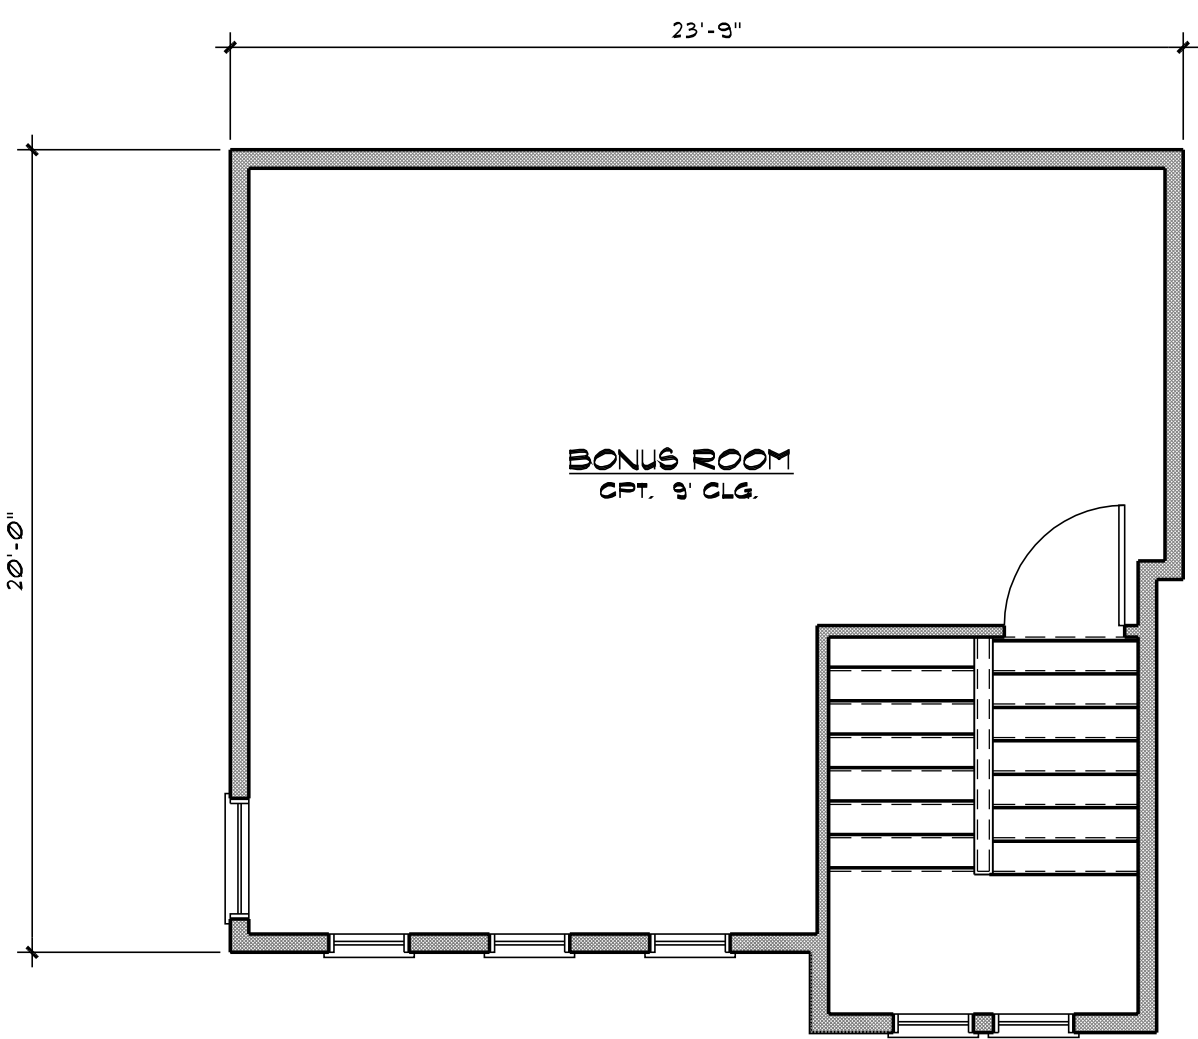

CAMERON JAYO HOMES

| BUILDING AREA | |
|---------------|--------------|
| MAIN LEVEL | 2816 SQ. FT. |
| UPPER LEVEL | 398 SQ. FT. |
| TOTAL | 3214 SQ. FT. |
| GARAGE | 1308 SQ. FT. |